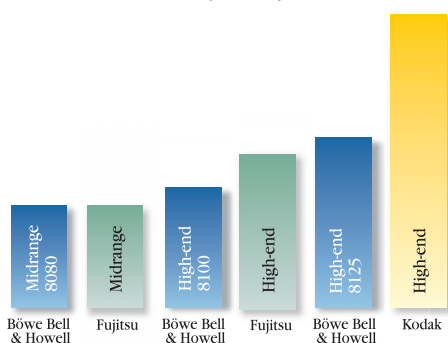

handling documents easier overall.

Copiscan® 8000 Spectrum, for all its innovativeness, remains a true, labor-saving Copiscan® 8000 Plus Series scanner, offering the same unmatched reliability, ease of use and maintenance, unerring paper handling, low cost of ownership, and incomparably high value that you've come to expect from us.

Kofax VirtualReScan™ (VRS) technology built in. VRS 3.0 is a proprietary combination of circuitry and software that guarantees optimal image quality without slowing down the scanner, even when the original documents are crooked, distorted, or

obscured by complex backgrounds or are a mixture of sizes and thickness. As a result, almost no document prepping is necessary, you won't need to change settings each time you scan a

different batch type and rescanning is virtually eliminated. In addition, Spectrum is the first production scanner to integrate hardware VRS so that it works with any software application using Image Controls, ISIS or TWAIN drivers. All this makes for lower labor costs, higher document throughput, a more streamlined workflow process, and the lowest total cost of scanning overall when paired with the Copiscan® 8000 Spectrum.

Total Cost of Scanning
Over the first 3 years