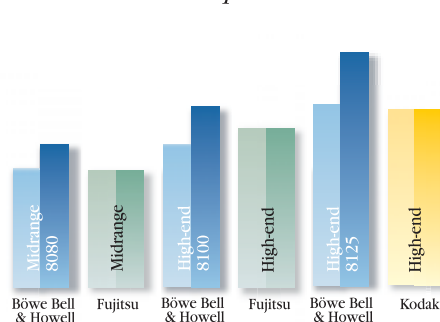

obscured by complex backgrounds or are a mixture of sizes and thickness. As a result, almost no document prepping is necessary, you won't need to change settings each time you scan a

different batch type and rescanning is virtually eliminated. In addition, Spectrum is the first production scanner to integrate hardware VRS so that it works with any software application using Image Controls, ISIS or TWAIN drivers. All this makes for lower labor costs, higher document throughput, a more streamlined workflow process, and the lowest total cost of scanning overall when paired with the Copiscan® 8000 Spectrum.

Total Cost of Scanning
Over the first 3 years

Scanner Performance
Color throughput at 150 dpi in portrait and landscape orientation

Scanner List Price

Not only is Spectrum faster, more rugged (for example, it has a 60,000 document per day duty cycle), and less costly to own and operate than machines made by competitors, surprisingly enough it's much smaller. So it requires not only less time and money but less space too!