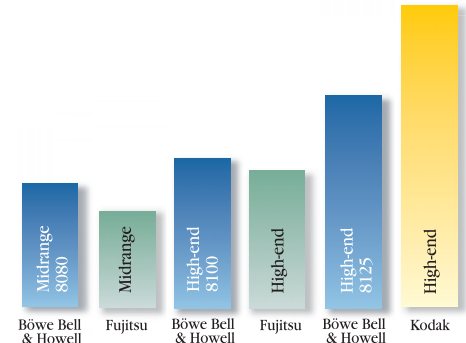

obscured by complex backgrounds or are a mixture of sizes and thickness. As a result, almost no document prepping is necessary, you won't need to change settings each time you scan a

different batch type and rescanning is virtually eliminated. In addition, Spectrum is the first production scanner to integrate hardware VRS so that it works with any software application using Image Controls, ISIS or TWAIN drivers. All this makes for lower labor costs, higher document throughput, a more streamlined workflow process, and the lowest total cost of scanning overall when paired with the Copiscan® 8000 Spectrum.

Total Cost of Scanning
Over the first 3 years

Scanner Performance
Color throughput at 150 dpi in portrait and landscape orientation

Scanner List Price

Not only is Spectrum faster, more rugged (for example, it has a 60,000 document per day duty cycle), and less costly to own and operate than machines made by competitors, surprisingly enough it's much smaller. So it requires not only less time and money but less space too!